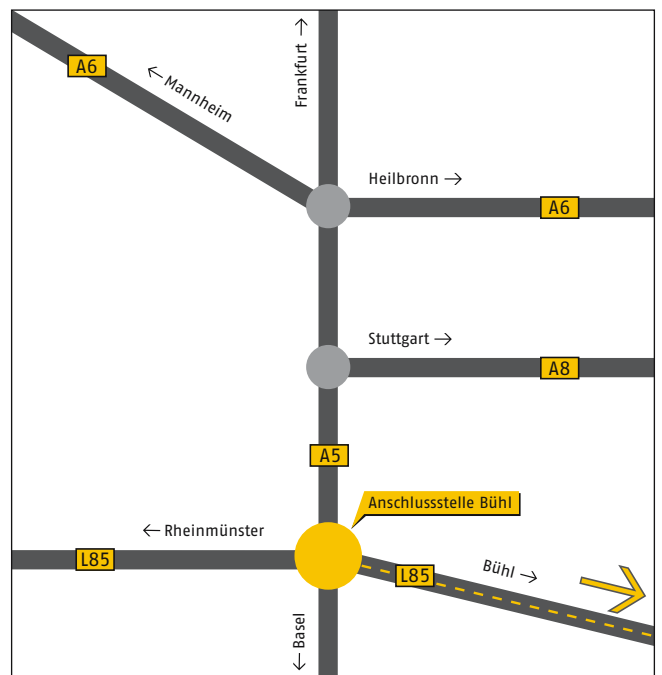

Bada AG
Untere Strut 1
D-77815 Bühl/Baden
Fon: +49 (0) 72 23-940 77-0
Fax: +49 (0) 72 23-940 77-77
info@bada.de
www.bada.de

From the direction of Basel or Frankfurt am Main:

- From the A5 via the Bühl junction
- L85 in the direction of Bühl, Bühlertal

- On entering Bühl turn right at the Bühl industrial area exit
- Turn left at the next junction onto Industriestraße (B3)
- At the roundabout first exit on right into the "Untere Strut"